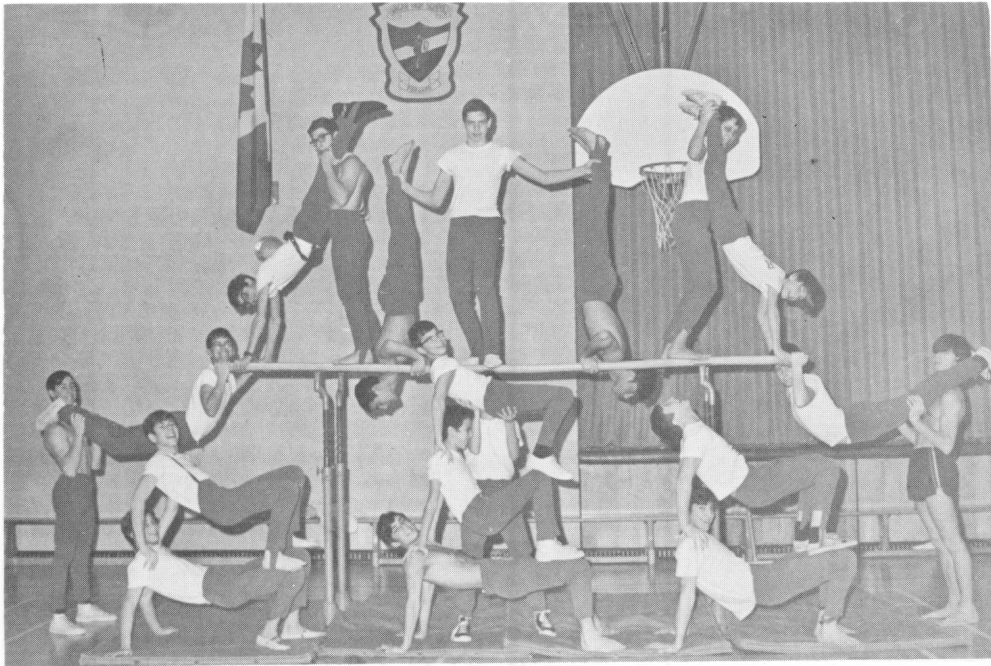

GYMNASTICS

On Bar: D. Hill, M. Bero, S. Herberman, H. Blum, G. Tobin, G. Gaies, C. Weumann.
Second Row: R. Leslie, B. Leslie, B. Felson.
Third Row: S. Strudensky, H. School, F. Biaver.
On Floor: A. Fogel, A. Fishman, A. Baker, M. Dascal, N. Redler.